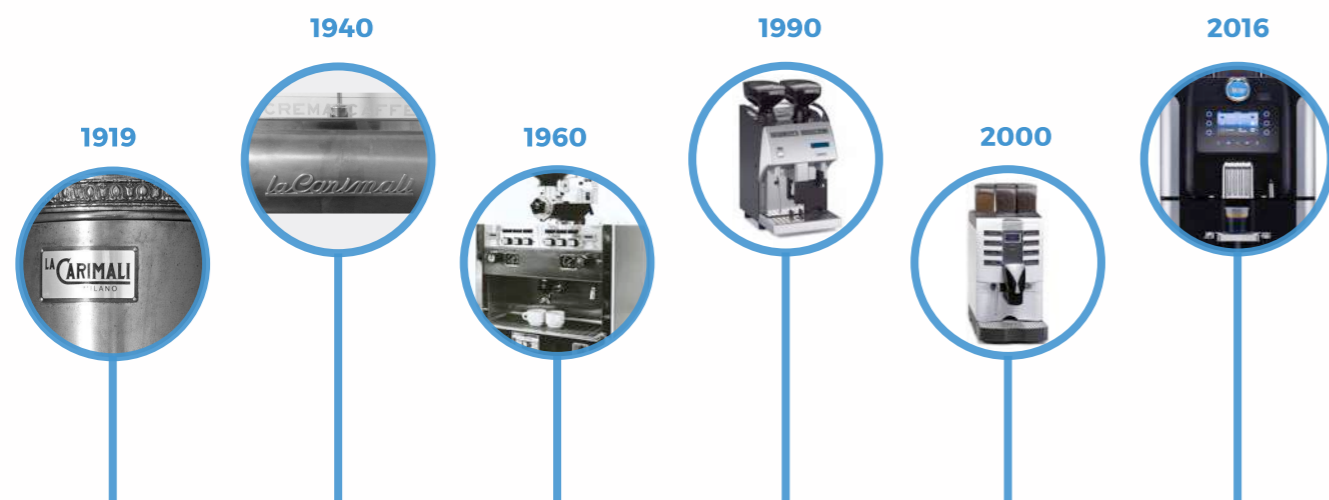

ULTRA
COFFEE
SERVICE

BlueDot

BlueDot IS HERE!

UCS, Ultra Coffee Service: the excellence of the Horeca world meets the user friendliness of automatic service. With BlueDot, Carimali creates a new philosophy, thanks to its exhaustive experience in the professional industry and a global know-how in the technology of fully automatic machines.