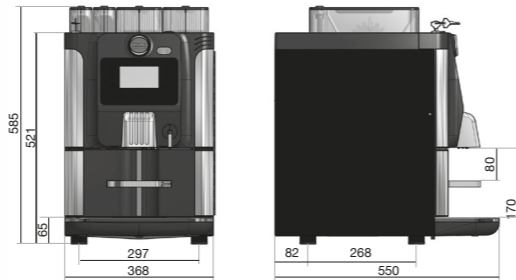

FEATURES BlueDot

COLOUR

○ White ● Black

MAIN FEATURES

Coffee boiler capacity	0.6 l
Coffee hopper capacity	0.6 Kg
Instant container capacity	1.1 l
Internal tank capacity	4.0 l
N° of grinders	1-2
N° of mixer	0-2
N° of cups per minute	2 Espresso 1 Cappuccino
Weights	Net 25 Kg Gross 30 Kg

ADD-ON UNITS

Fridge with digital temperature

Capacity	7.5 l
Electricity supply	220/230V 50/60Hz
Net weight	14 Kg
Cup warmer	Optional

Water filter to protect the machine from limescale and enhance the taste of any drinks thanks to the release of magnesium.

COLOUR

● Black

DIMENSIONS

W 225 x D 462 x H 392 mm

DIMENSIONS

W 368 x D 550 x H 585 mm

ELECTRICITY SUPPLY

100-120 V 1+N 50/60 Hz 1.400 W
220-240 V 1+N 50/60 Hz 1.700 W